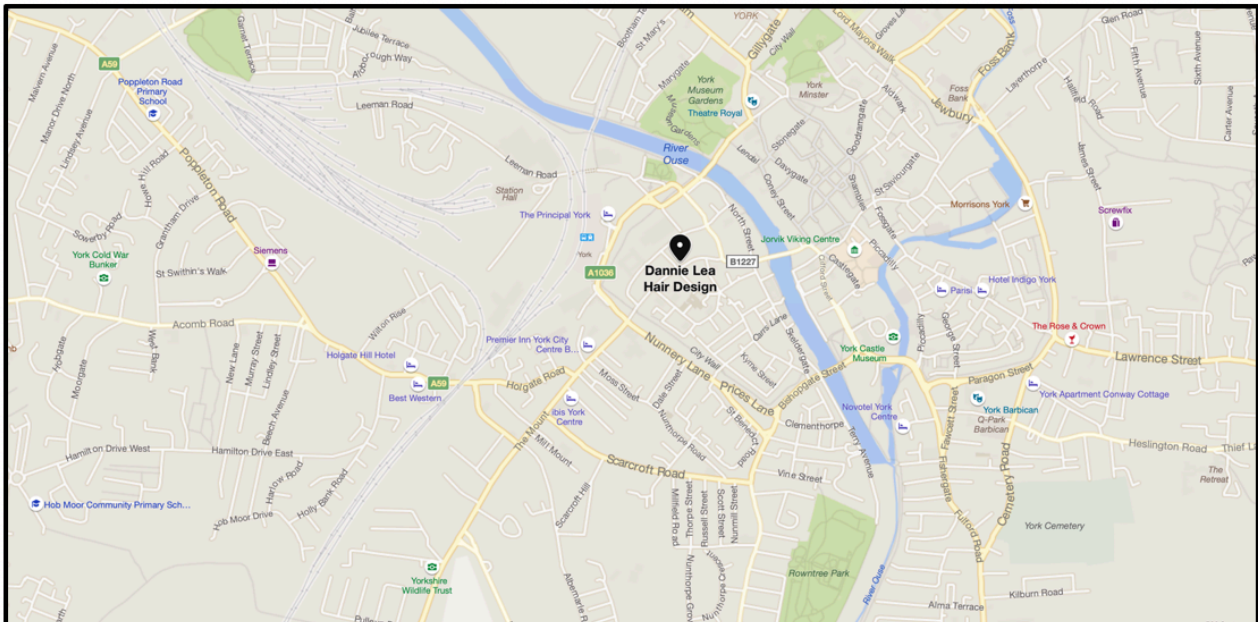

Hand & Nail **HARMONY**®

TRAVEL DIRECTIONS TO MONIKA'S EDUCATION CENTRE

Leave **A59 / Holgate Road** towards A59 / Dalton Terrace

Turn **left** on to **A1036 / Blossom Street**

Keep **straight** on to **Blossom Street**

Road name changes to **Micklegate**

Arrive at **Micklegate** on the left

The last intersection is **Barker Lane**

If you reach **St Martin's Lane**, you've gone too far