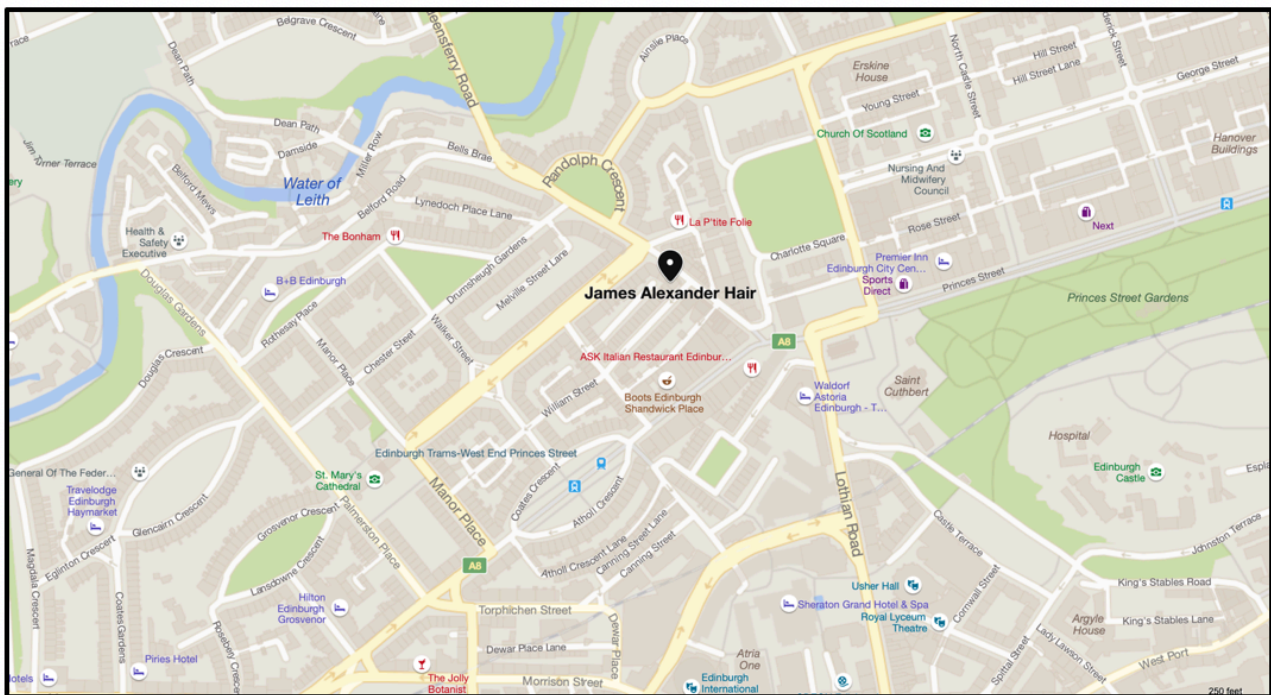

Hand & Nail **HARMONY**®

TRAVEL DIRECTIONS TO SARAH'S EDUCATION CENTRE

Leave Craven Park Roundabout towards A5087 / Hindpool Road

Exit roundabout at 1st exit on to A5087 / Hindpool Road

Turn left on to Abbey Road

At roundabout, take 2nd exit

Bear right on to Dalkeith Street

Turn left on to Scott Street

Arrive at Scott Street

The last intersection is Cartmel Crescent

If you reach Dalton Road, you've gone too far