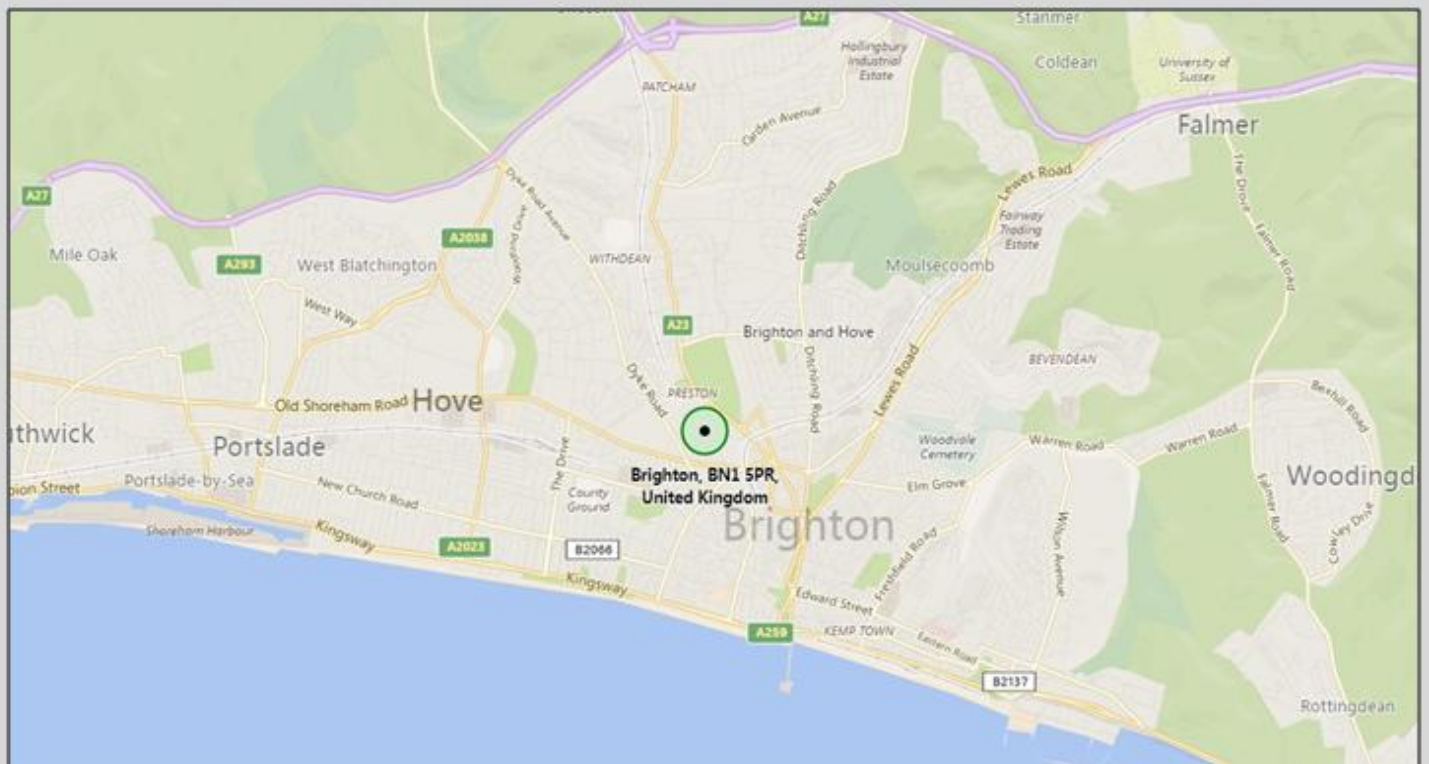

Hand & Nail
HARMONY[®]
— UNITED KINGDOM —

MAP OF BETHANY'S EDUCATION CENTRE

67 Stanford Road, Brighton, East Sussex, BN1 5PR