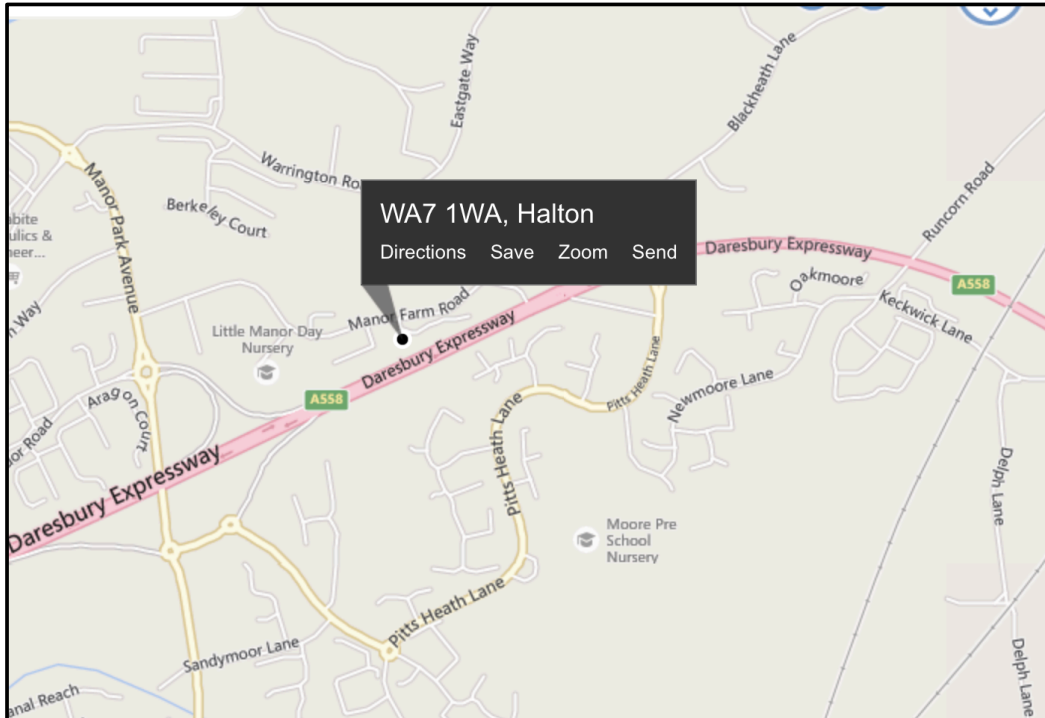

## TRAVEL DIRECTIONS TO EMMA'S EDUCATION CENTRE

To find us exit the M56 at Junction 11 and take the 4th exit (Warrington A56) off the roundabout. Proceed along the dual carriageway (the De Vere Daresbury Park Hotel is on your left) stay in the left lane and continue until you come to a large set of traffic lights. Turn left, signposted Runcorn (A558) and go straight over the next two roundabouts. Once on dual carriageway take the 1st exit left signposted Manor Park (you will also see brown tourist signs for Norton Priory Gardens and Museum).

Go straight on at the mini roundabout and take the 3rd exit right at the next roundabout. Proceed under the dual carriageway and go straight across the final roundabout onto Manor Park Road. Turn into Manor Farm Road, which is the first road on your right and follow this down past the Cheshire Constabulary Custody Suite.

You will find Whitworth Court on the right, the second of two office developments. Enter round to the right and you will find us there.

Plenty of parking available