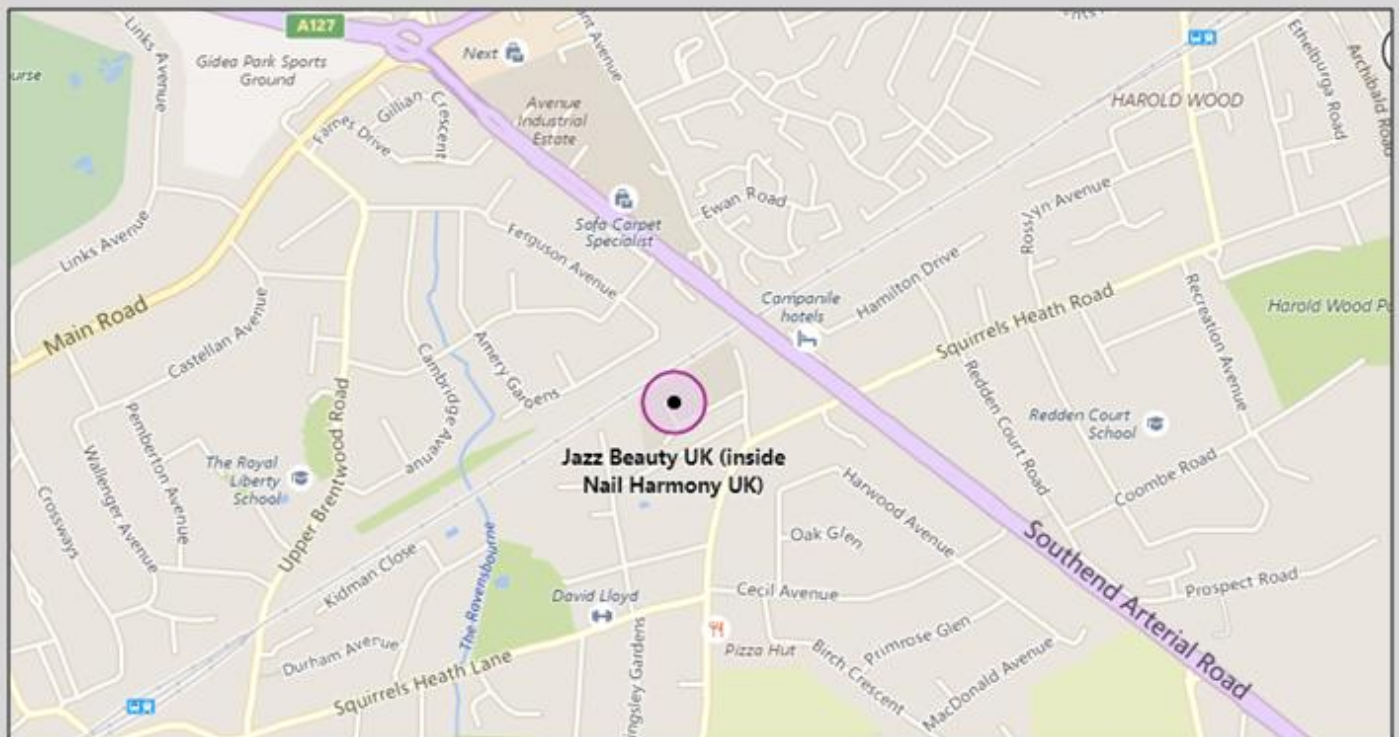

Hand & Nail  
**HARMONY**<sup>®</sup>  
— UNITED KINGDOM —

MAP OF JAZZ'S EDUCATION CENTRE

Unit 12 Stafford Industrial Estate, Hillman Close, Hornchurch, Essex, RM11 2SJ