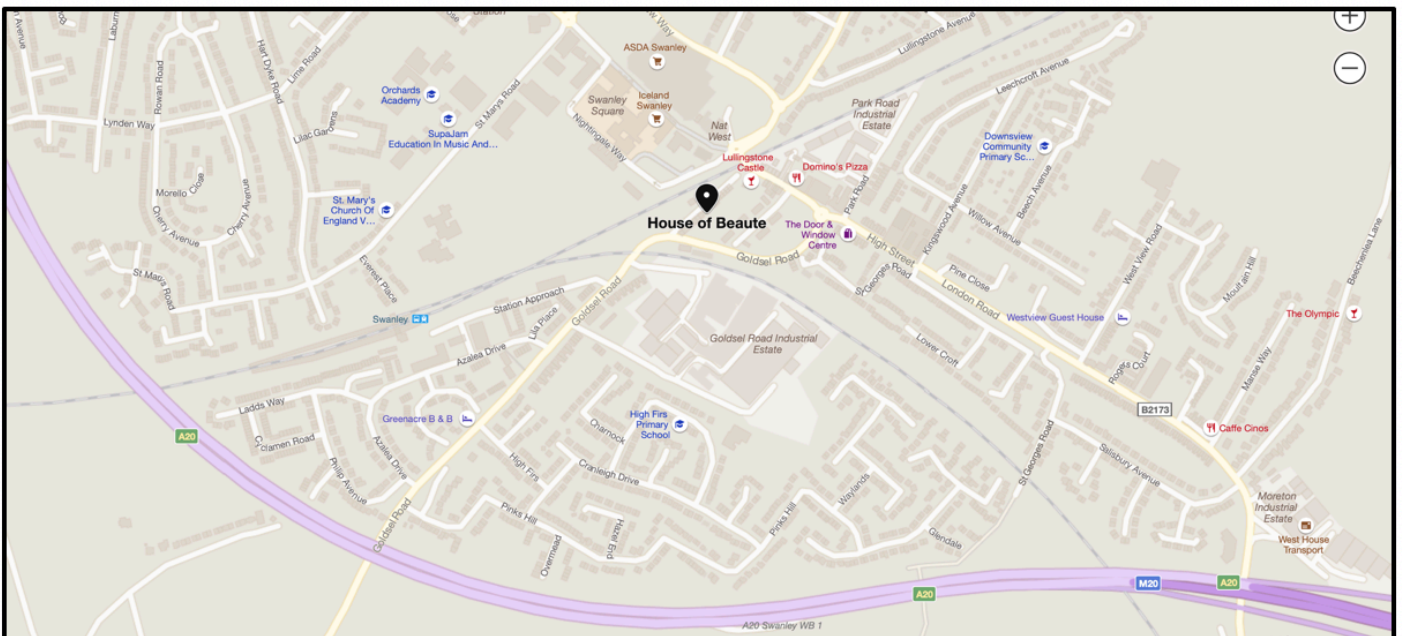

## TRAVEL DIRECTIONS TO THI'S EDUCATION CENTRE

Leave **M25** towards **A282**

*Minor Congestion*

At junction **2**, take sliproad **left** towards **Canterbury / Dartford / Hospital**

At roundabout, take **5th** exit on to **sliproad**

*Minor Congestion*

Merge on to **M25**

At junction **3**, take sliproad **left** towards **London (SE) / Swanley**

At roundabout, take **4th** exit on to **B2173 / London Road**

*Moderate Congestion*

At roundabout, take **1st** exit on to **B258 / Goldsel Road**

Bear **right** on to **Station Road**

Arrive at **Station Road**

The last intersection is **B258 / Goldsel Road**