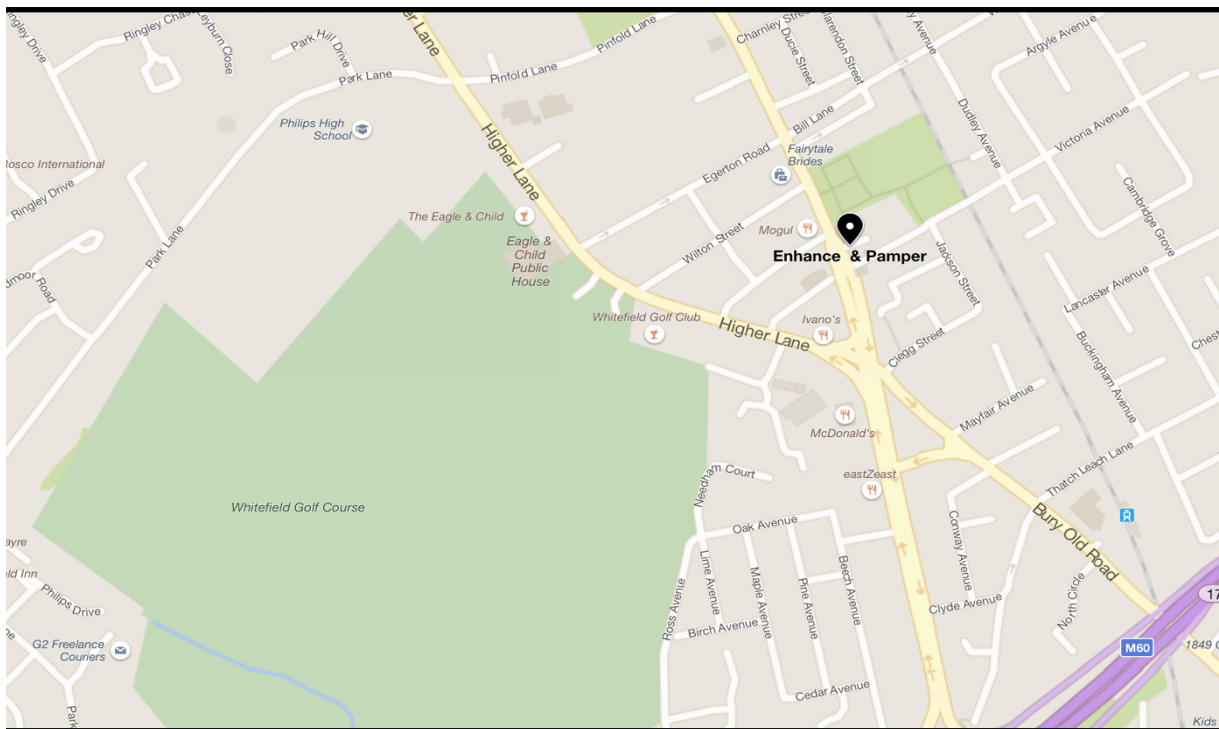

## TRAVEL DIRECTIONS TO NICOLA'S EDUCATION CENTRE

Leave Whitefield Interchange towards Whitefield Interchange

Exit roundabout at 3rd exit on to A56 / Bury New Road

Turn right on to Victoria Lane

Turn right on to Jackson Street, and then immediately turn right on to Charles Street

Arrive at Charles Street

The last intersection is Jackson Street

If you reach Victoria Square, you've gone too far