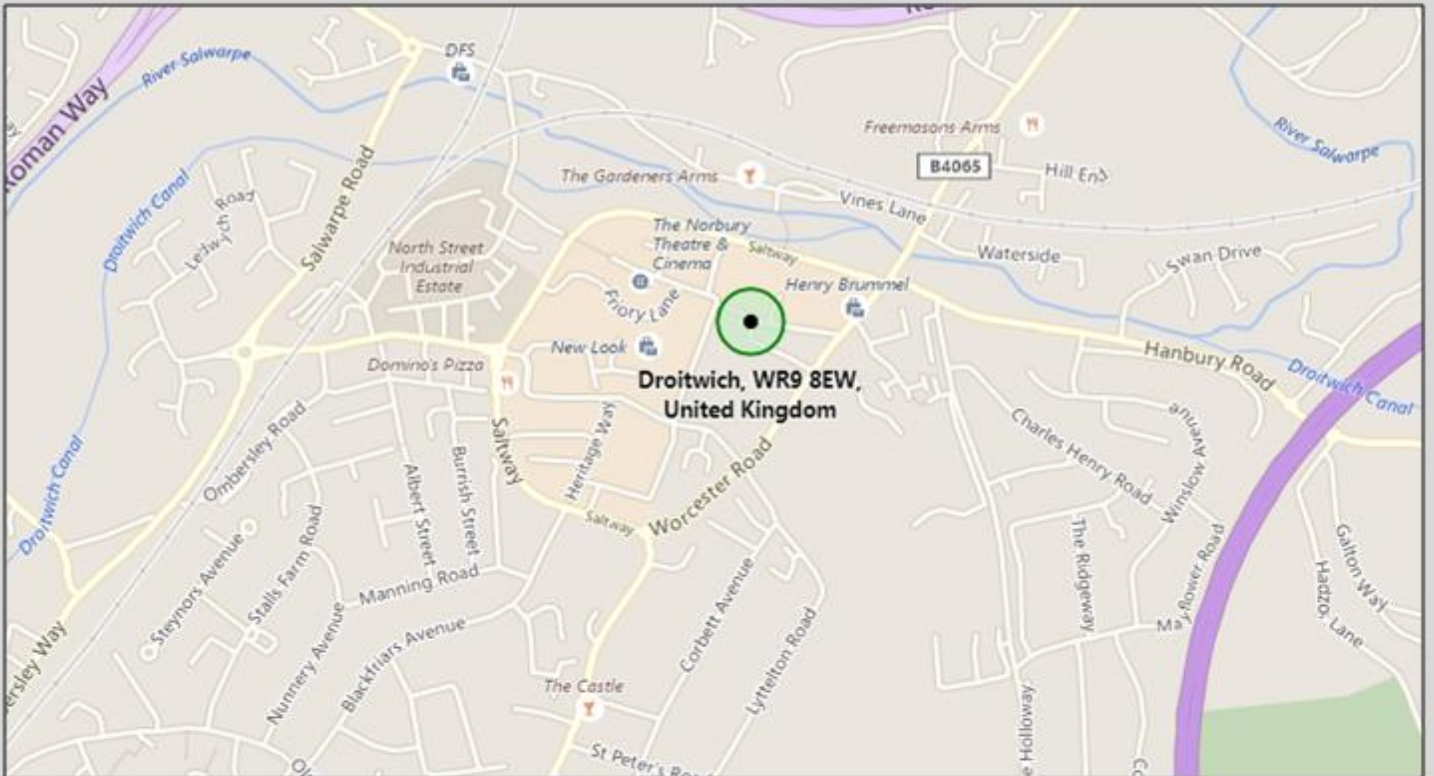

Hand & Nail
HARMONY[®]
— UNITED KINGDOM —

MAP OF CLAIRE'S EDUCATION CENTRE

14 High Street, Droitwich Spa, Worcestershire, WR9 8EW